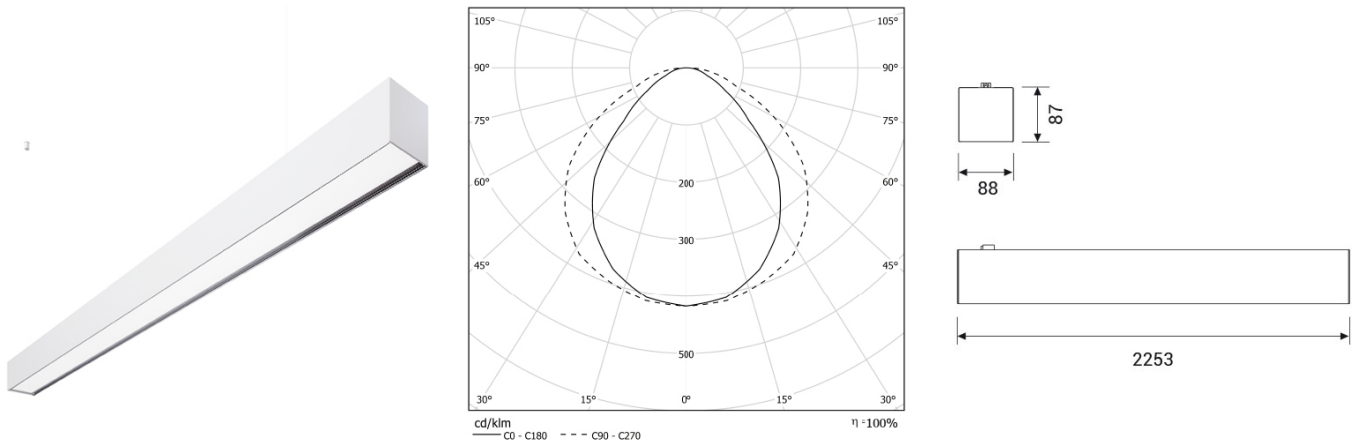

GROOVE Low Power

Low Power LED modules. CRI>90

CODE		FLUX	SIZE	CERTIFICATIONS
43DR48DPLK4	48W 4000K	5040lm	2253mm	   

Optics

Direct emission with DPL technology diffuser, UGR<19.

Specifications

Built-in Driver;
CRI>90;
Mac Adams 3;
Life Time: L80/B10 >50.000h;
5 years complete warranty;
Eye safety: RG0/RG1 in accordance with EN62471:2009